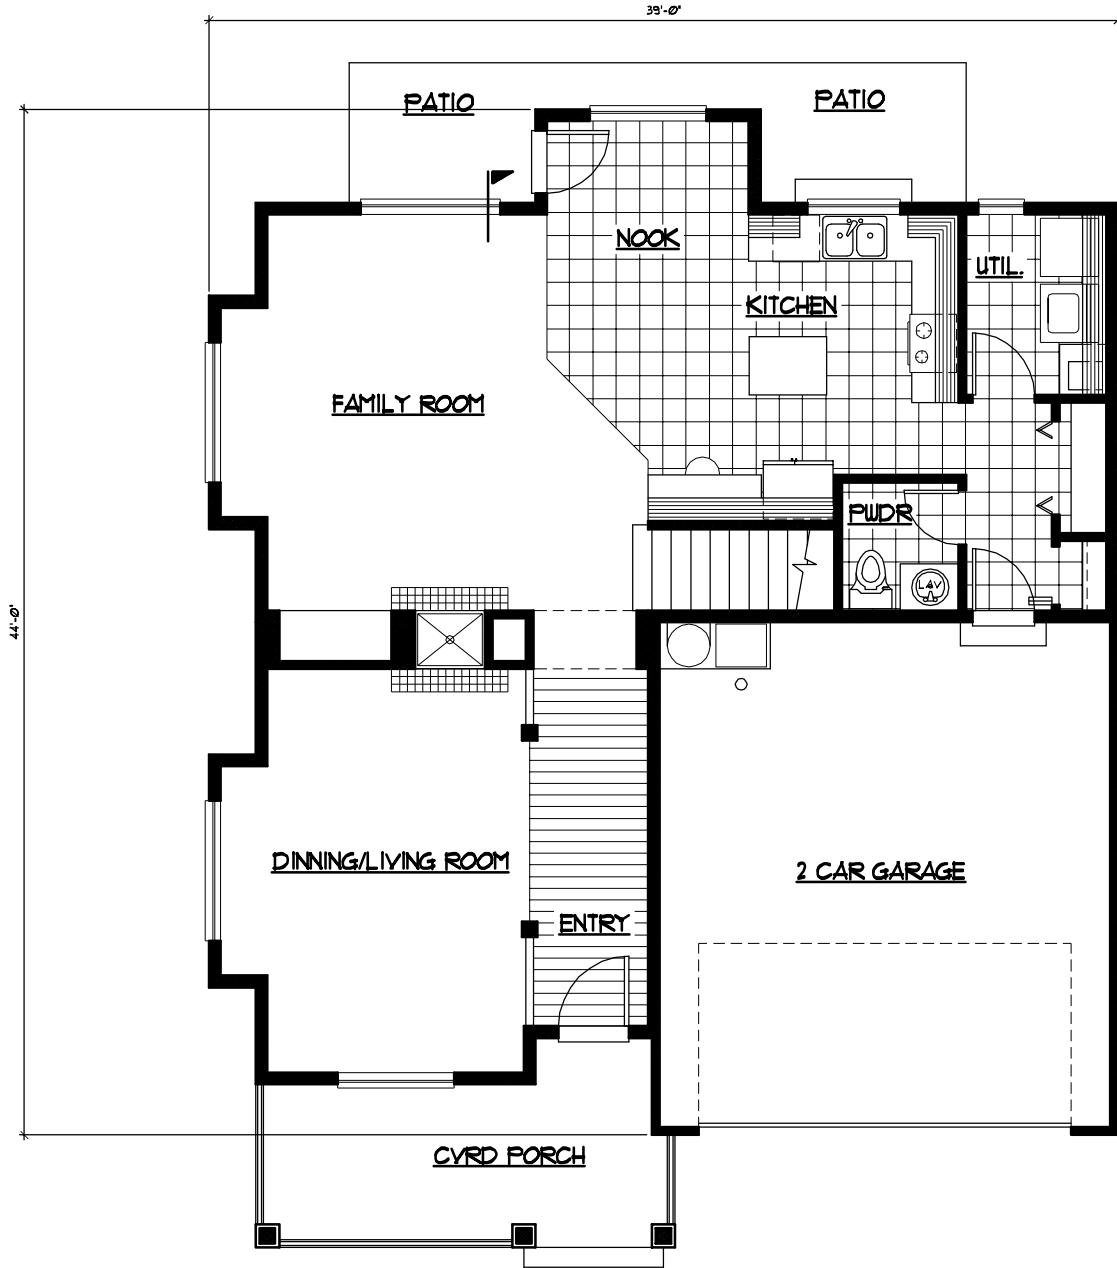

## upper floor - plan 2326/2

© 2004 CASCADE RESIDENTIAL DESIGN, INC.

# main floor - plan 2326/2

© 2004 CASCADE RESIDENTIAL DESIGN, INC.

MAIN	1037 SF.
UPPER	1289 SF.
TOTAL	2326 SF.