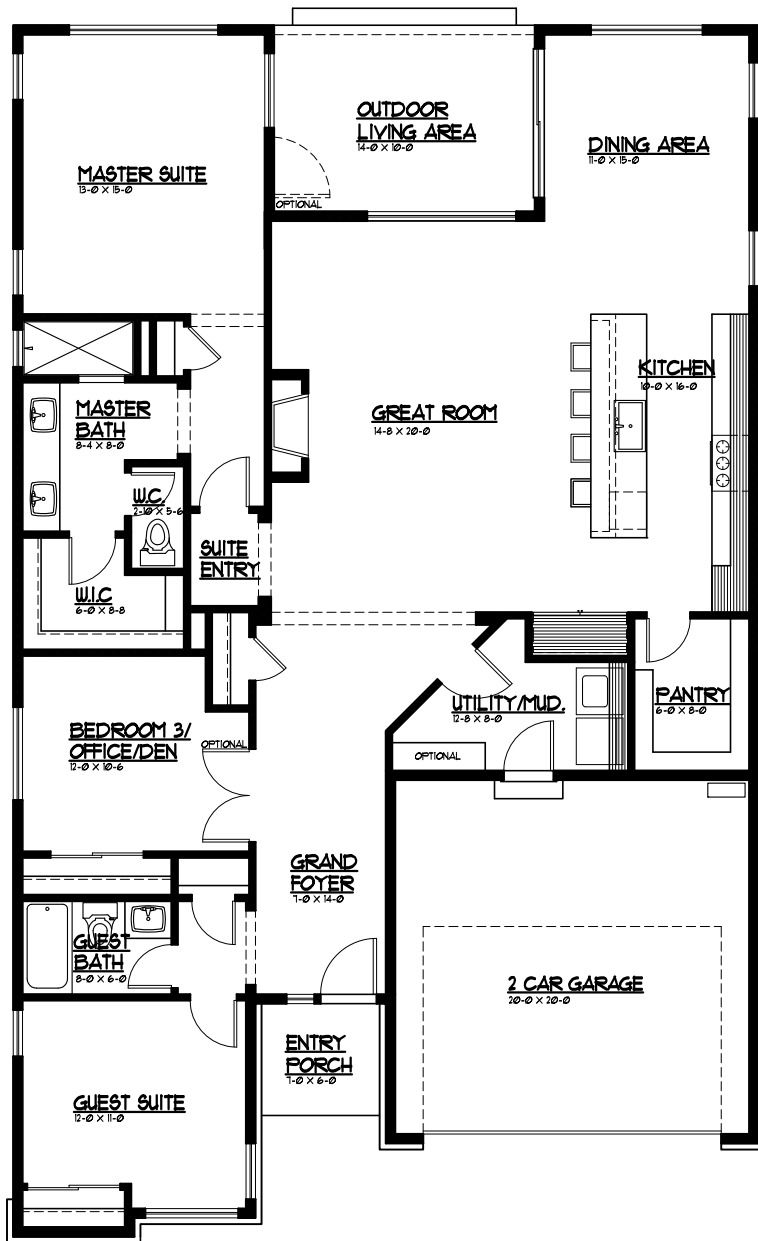

40'-0"

65'-0"

MAIN FLOOR PLAN

MAIN FLOOR	1866 Sq. Ft.
TOTAL GARAGE	400 Sq. Ft.

© 2021 LEVEL DESIGN, LLC.

Level Design, L.L.C.

1901 Center St. Tacoma, WA 98409
 PHONE: (253) 284-3170 FAX: (253) 284-3183
 EMAIL: Leveldesign@Leveldesignllc.com