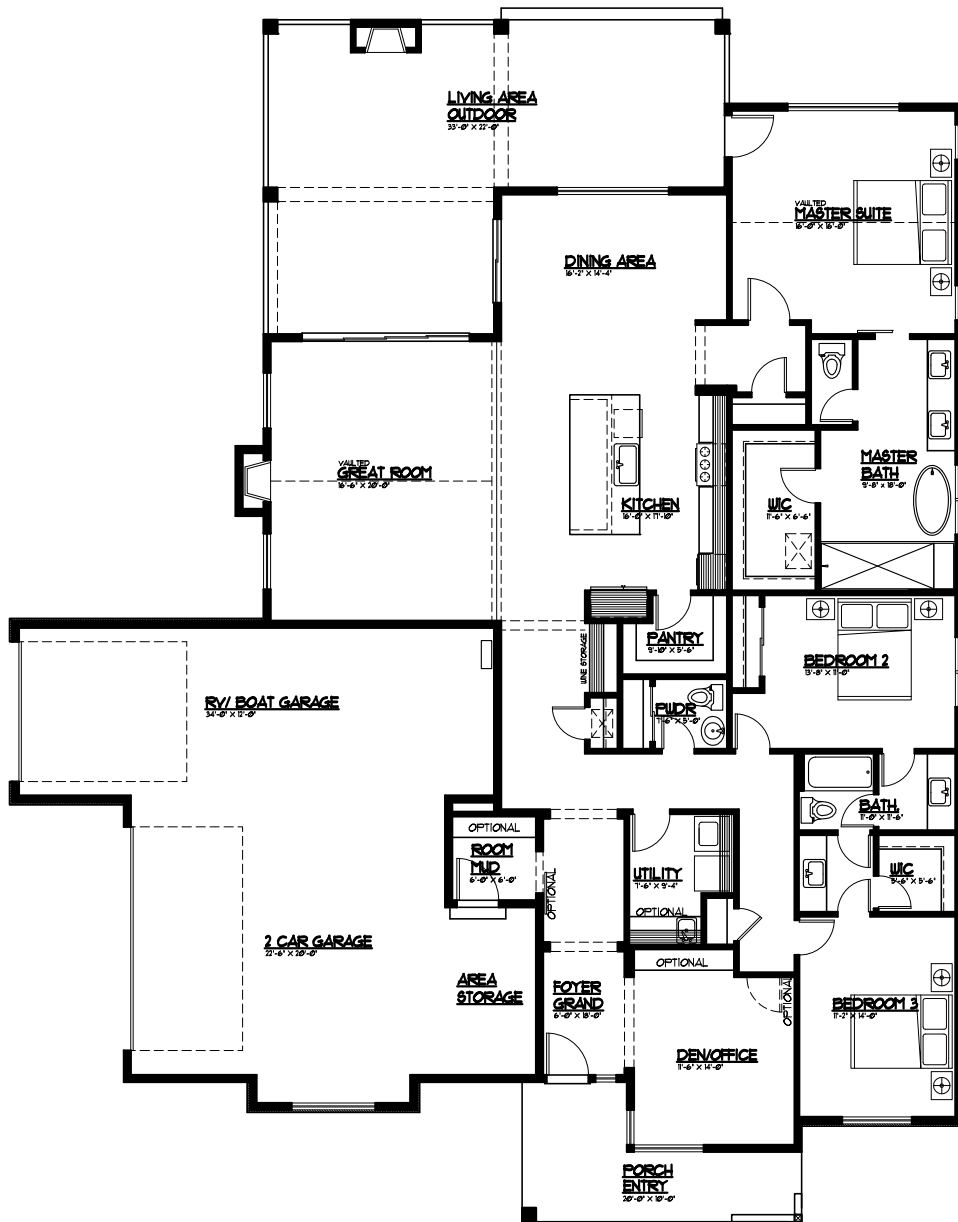

68'-0"

86'-0"

MAIN FLOOR PLAN

MAIN FLOOR	2680 Sq. Ft.
TOTAL GARAGE	1003 Sq. Ft.

© 2021 LEVEL DESIGN, LLC.

Level Design, L.L.C.

1901 Center St. Tacoma, WA 98409
 PHONE: (253) 284-3170 FAX: (253) 284-3183
 EMAIL: Leveldesign@Leveldesignllc.com