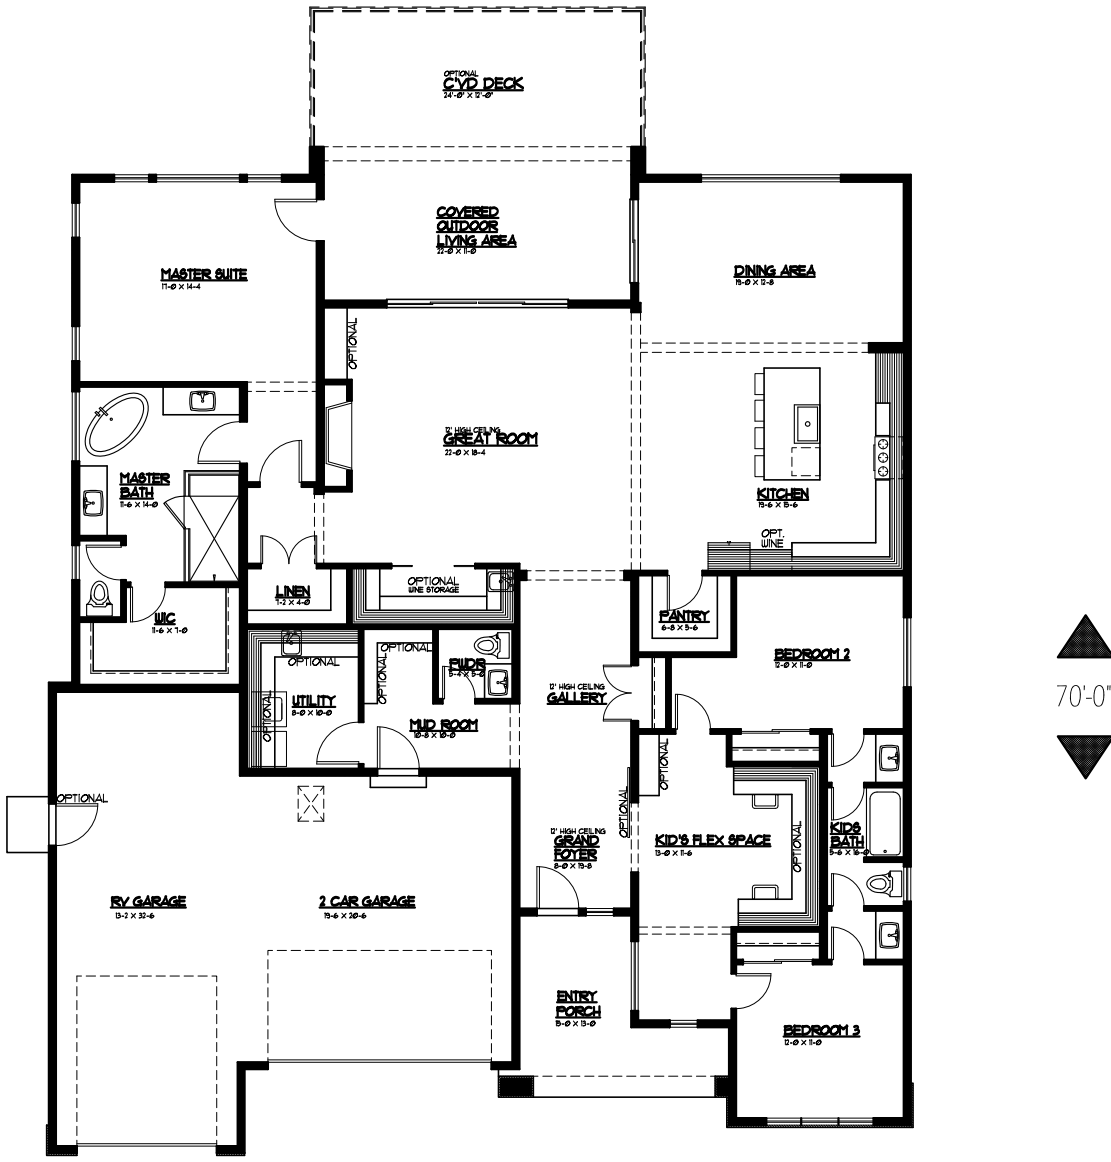

61'-0"

MAIN FLOOR PLAN

MAIN FLOOR	2846 Sq. Ft.
TOTAL GARAGE	715 Sq. Ft.

© 2021 LEVEL DESIGN, LLC.

**Level Design, L.L.C.**  
 1901 Center St. Tacoma, WA 98409  
 PHONE: (253) 284-3170 FAX: (253) 284-3183  
 EMAIL: Leveldesign@Leveldesignllc.com