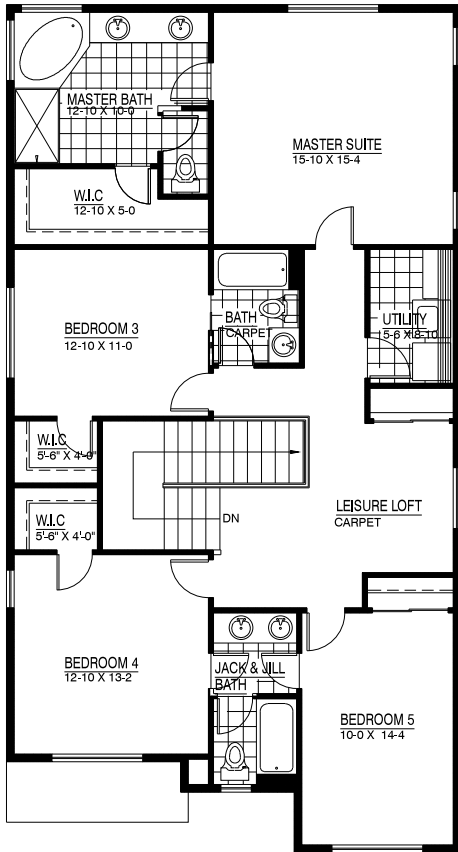

LOWER FLOOR PLAN

UPPER FLOOR PLAN

MAIN FLOOR PLAN

LOWER FLOOR:	412 SQ. FT.
MAIN FLOOR:	1,436 SQ. FT.
UPPER FLOOR:	1,493 SQ. FT.
TOTAL:	3,341 SQ. FT.