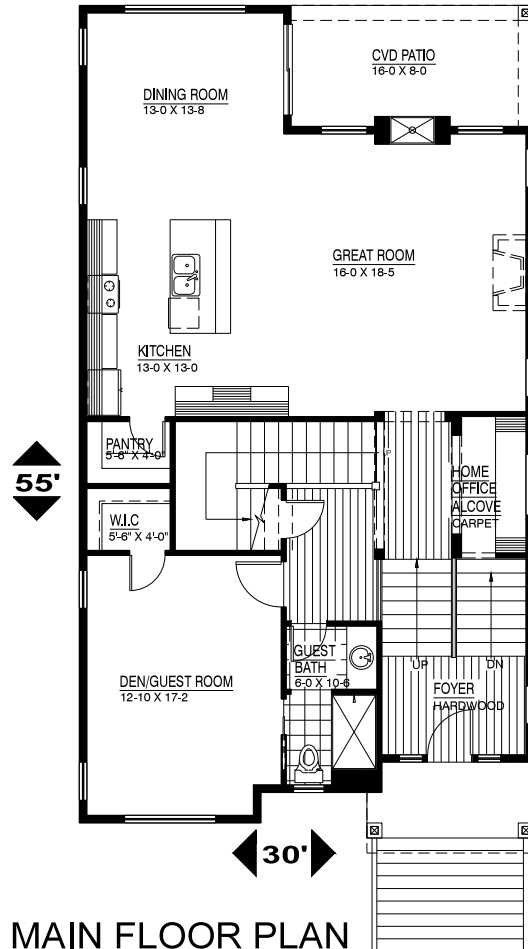

LOWER FLOOR PLAN

UPPER FLOOR PLAN

MAIN FLOOR PLAN

LOWER FLOOR:	412 SQ. FT.
MAIN FLOOR:	1,436 SQ. FT.
UPPER FLOOR:	1,493 SQ. FT.
TOTAL:	3,341 SQ. FT.