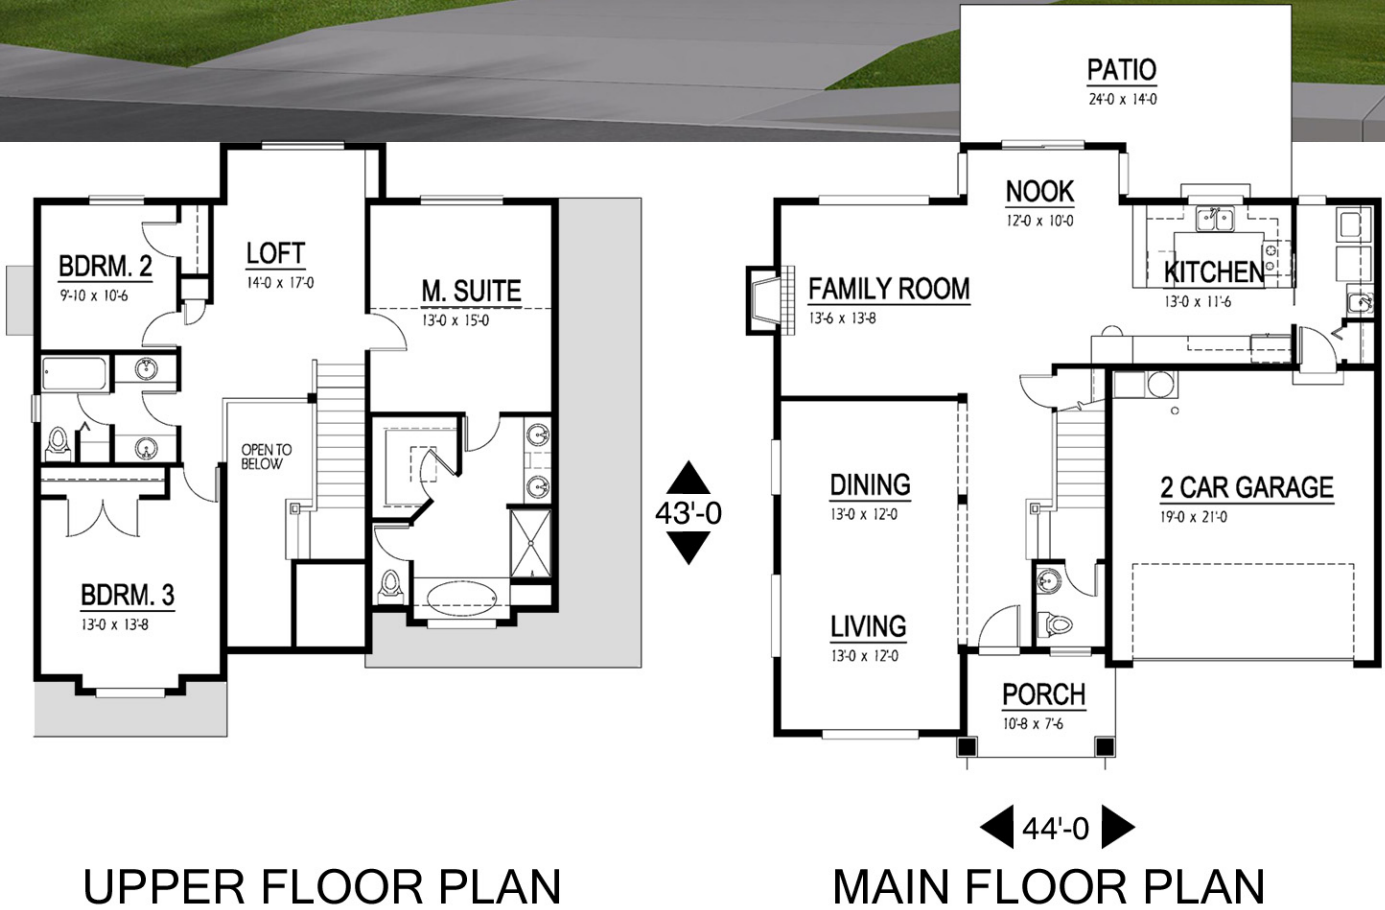

2157/2

MAIN FLOOR: 1184 Sq. Ft.
UPPER FLOOR: 973 Sq. Ft.
TOTAL: 2157 Sq. Ft.

©2004 Cascade Residential Design

CASCADE
Residential Design, Inc.
1901 CENTER STREET TACOMA, WA 98409
PHONE: (253) 284-3170 FAX: (253) 284-3183